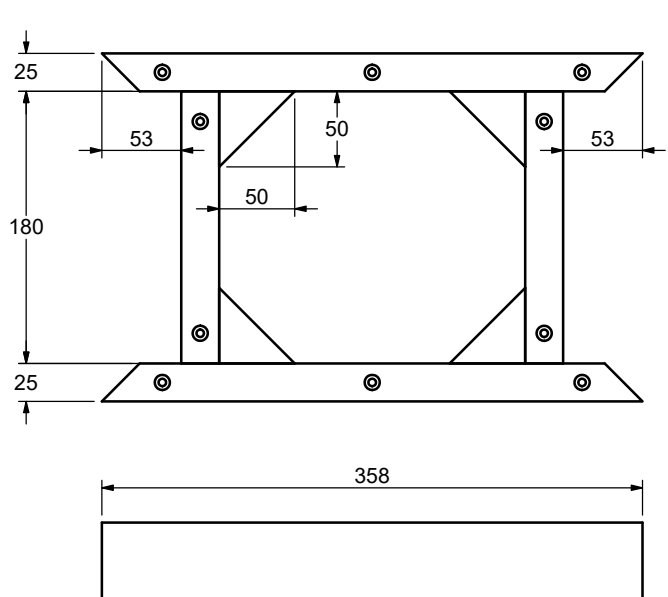

1.7

IMPORTANT: QUAN TRỌNG
This is the property of UNIQUE FURNITURE and must be handled confidentially !
Đây là tài sản của UNIQUE FURNITURE và phải được sử dụng bảo mật.
Producer is responsible for final drawing checking !
Nhà máy có trách nhiệm hoàn thiện bản vẽ!

	Designer	AB	Scale	1:5
	Date	2018.10.11	Approved	
Part Description 38202620 DENALI NIGTHSTAND W_1 DRAWER- Apron frame				
Size	Pages			
	8-13