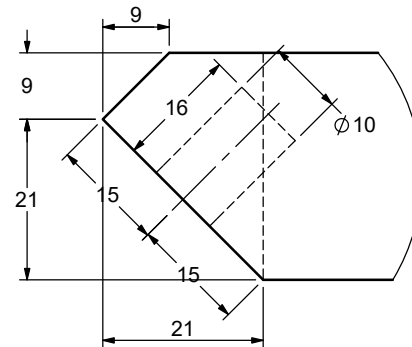

DETAIL AV
SCALE 1 : 1

IMPORTANT: QUAN TRỌNG
This is the property of UNIQUE FURNITURE and must be handled confidentially !
Đây là tài sản của UNIQUE FURNITURE và phải được sử dụng bảo mật.
Producer is responsible for final drawing checking !
Nhà máy có trách nhiệm hoàn thiện bản vẽ!

Designer	AB	Scale	1:3
Date	2018.10.11	Approved	

Part Description
38202620 DENALI NIGHSTAND W_1 DRAWER-Front leg

Size	Pages
	12-13