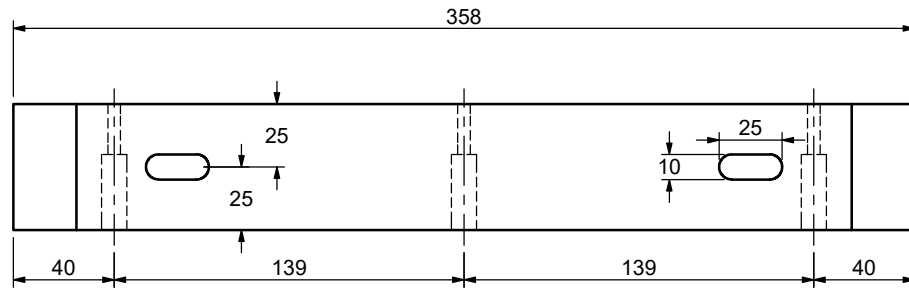

Stretcher

IMPORTANT: QUAN TRỌNG
This is the property of UNIQUE FURNITURE and must be handled confidentially !
Đây là tài sản của UNIQUE FURNITURE và phải được sử dụng bảo mật.
Producer is responsible for final drawing checking !
Nhà máy có trách nhiệm hoàn thiện bản vẽ!

	Designer AB	Scale 1:5
	Date 2018.10.11	Approved
Part Description 38202620 DENALI NIGHSTAND W_1 DRAWER-Stretcher		
Size 358x50x25	Pages 10-13