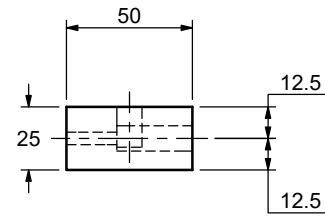

Stretcher

IMPORTANT: QUAN TRỌNG
This is the property of UNIQUE FURNITURE and must be handled confidentially !
Đây là tài sản của UNIQUE FURNITURE và phải được sử dụng bảo mật.
Producer is responsible for final drawing checking !
Nhà máy có trách nhiệm hoàn thiện bản vẽ!

	Designer AB	Scale 1:5
	Date 2018.10.11	Approved
Part Description 38202620 DENALI NIGHSTAND W_1 DRAWER-Stretcher		
Size 358x50x25	Pages 10-13