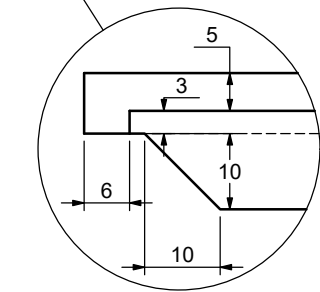

DETAIL AP
SCALE 1 : 1