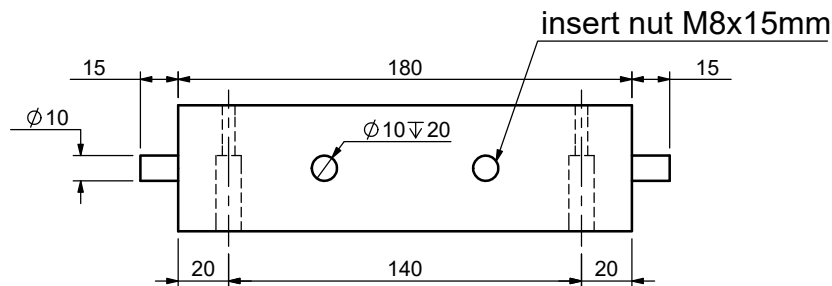

IMPORTANT: QUAN TRỌNG
This is the property of UNIQUE FURNITURE and must be handled confidentially !
Đây là tài sản của UNIQUE FURNITURE và phải được sử dụng bảo mật.
Producer is responsible for final drawing checking !
Nhà máy có trách nhiệm hoàn thiện bản vẽ!

	Designer AB	Scale 1:5
	Date 2018.10.11	Approved
Part Description 38202620 DENALI NIGHSTAND W_1 DRAWER-Stretcher		
Size 358x50x25	Pages 10-13