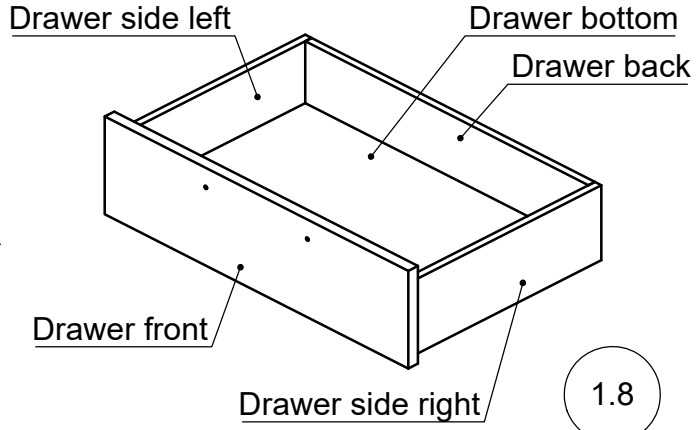

1.8

IMPORTANT: QUAN TRỌNG
This is the property of UNIQUE FURNITURE and must be handled confidentially !
Đây là tài sản của UNIQUE FURNITURE và phải được sử dụng bảo mật.
Producer is responsible for final drawing checking !
Nhà máy có trách nhiệm hoàn thiện bản vẽ!

	Designer	AB	Scale	1:5
	Date	2018.10.11	Approved	
Part Description 38202620 DENALI NIGTHSTAND W_1 DRAWER- Apron frame				
Size	Pages			
	8-13