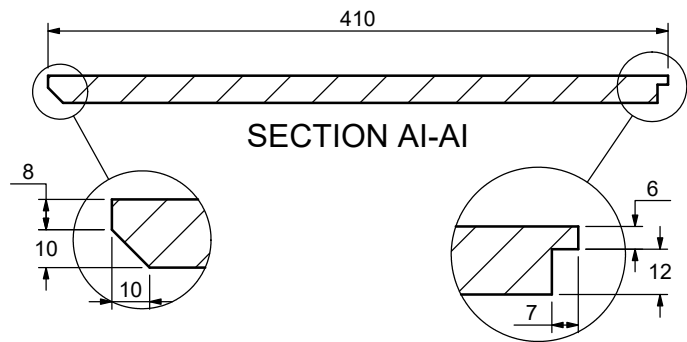

DETAIL AJ
SCALE 1 : 2

DETAIL AK
SCALE 1 : 2