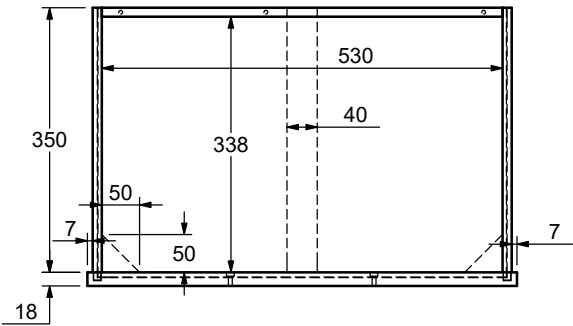

1.8

IMPORTANT: QUAN TRỌNG
This is the property of UNIQUE FURNITURE and must be handled confidentially !
Đây là tài sản của UNIQUE FURNITURE và phải được sử dụng bảo mật.
Producer is responsible for final drawing checking !
Nhà máy có trách nhiệm hoàn thiện bản vẽ!

	Designer	AB	Scale	1:5
	Date	2018.10.11	Approved	
Part Description 38202620 DENALI NIGTHSTAND W_1 DRAWER- Apron frame				
Size	Pages			
	8-13