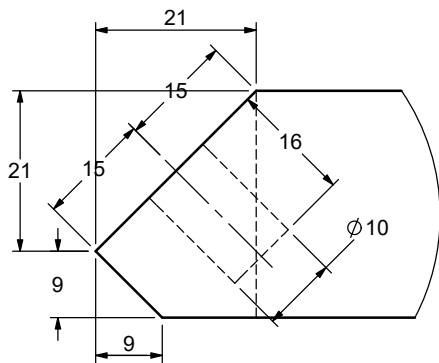

DETAIL AU
SCALE 1 : 1