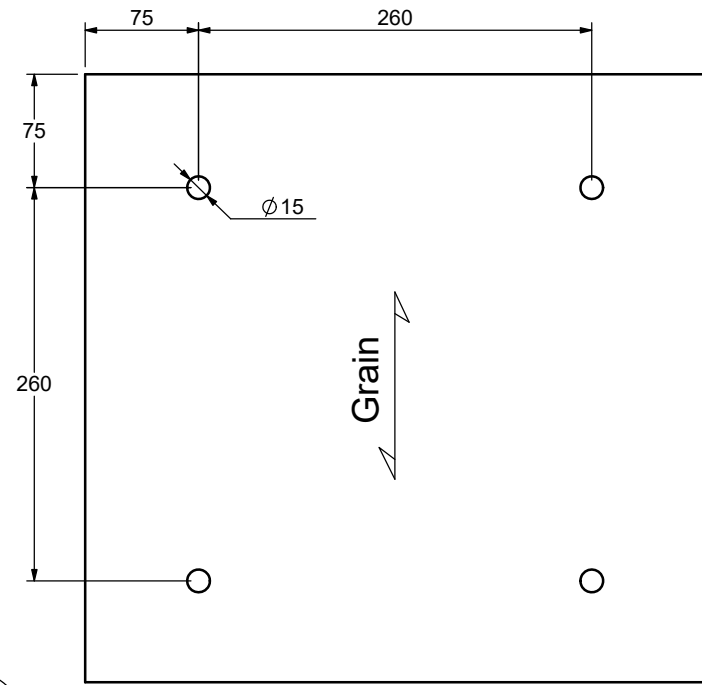

| | | |
|---|------------------------|-------------------|
|  | Designer AB | Scale 1:10 |
| | Date 2018.10.11 | Approved |
| Part Description 38202620 DENALI NIGHSTAND W_1 DRAWER-Top panel | | |
| Size 586x360x18 | Pages 4-13 | |