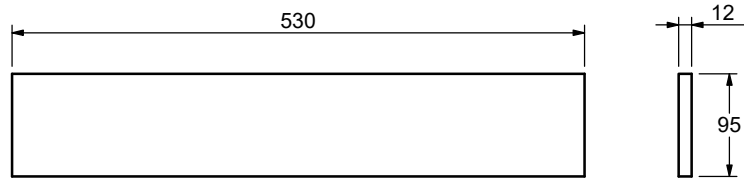

Drawer back