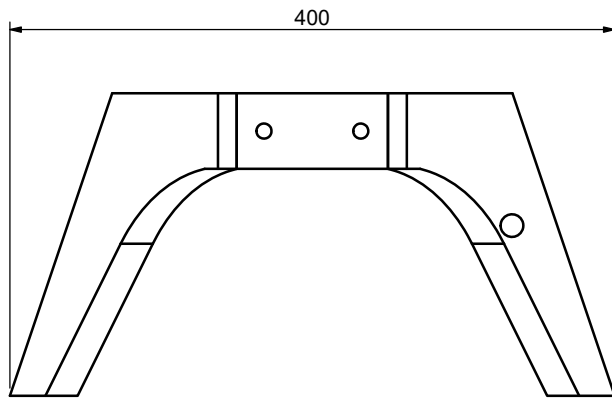

are symmetric