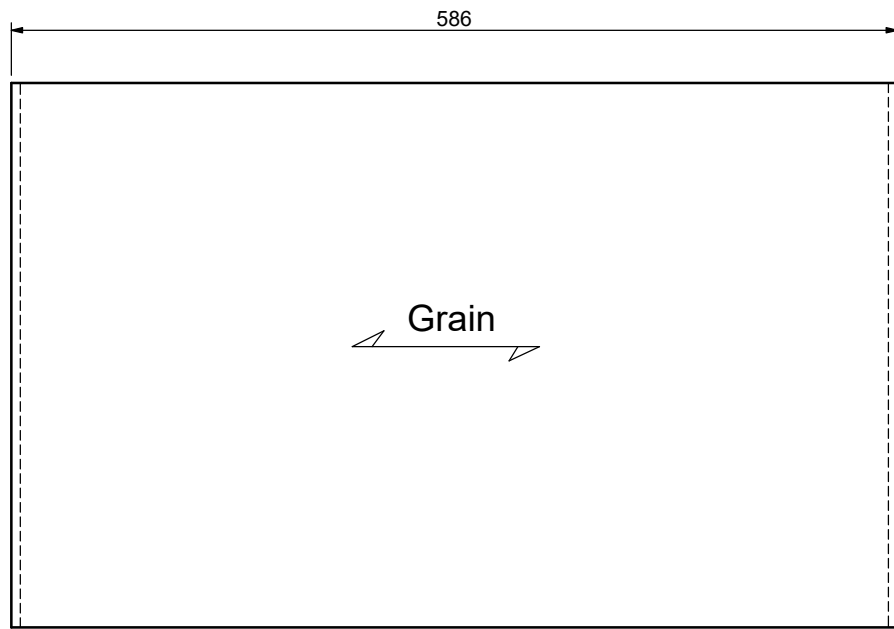

1.1

IMPORTANT: QUAN TRỌNG
This is the property of UNIQUE FURNITURE and must be handled confidentially !
Đây là tài sản của UNIQUE FURNITURE và phải được sử dụng bảo mật.
Producer is responsible for final drawing checking !
Nhà máy có trách nhiệm hoàn thiện bản vẽ!

	Designer AB	Scale 1:10
	Date 2018.10.11	Approved
Part Description 38202620 DENALI NIGHSTAND W_1 DRAWER-Top panel		
Size 586x360x18	Pages 4-13