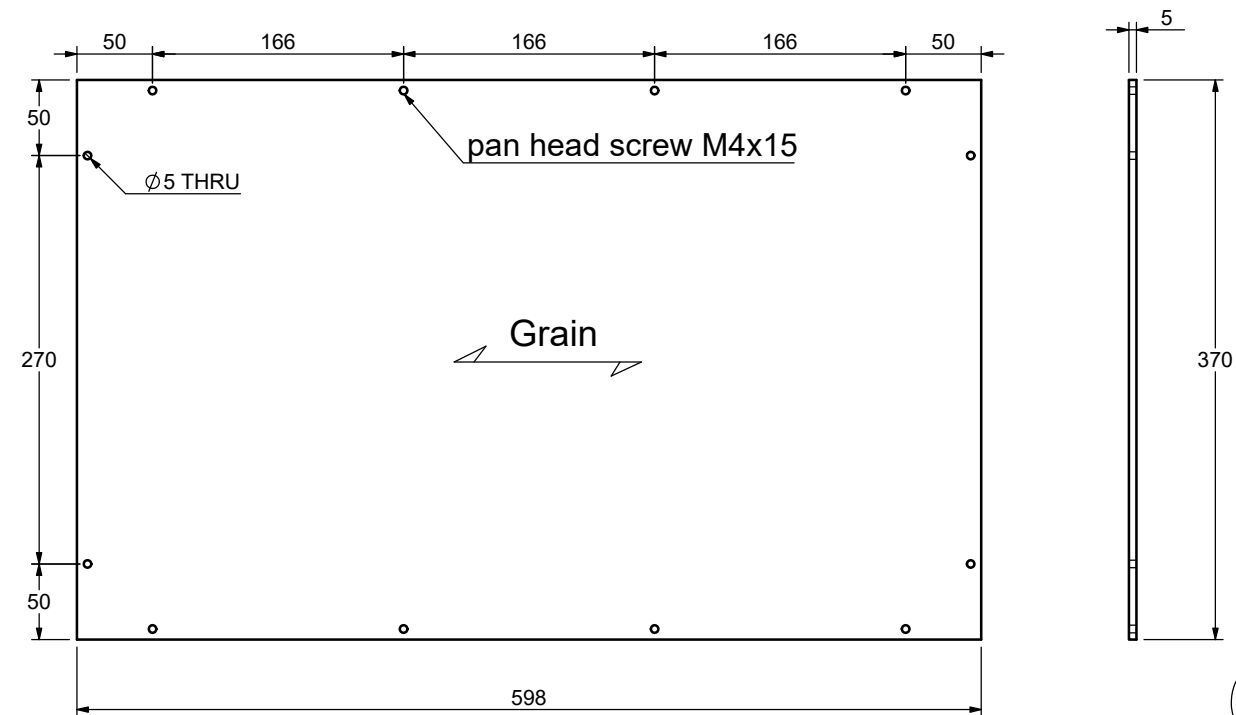

IMPORTANT: QUAN TRỌNG
This is the property of UNIQUE FURNITURE and must be handled confidentially !
Đây là tài sản của UNIQUE FURNITURE và phải được sử dụng bảo mật.
Producer is responsible for final drawing checking !
Nhà máy có trách nhiệm hoàn thiện bản vẽ!

	Designer AB	Scale 1:10
	Date 2018.10.11	Approved
Part Description 38202620 DENALI NIGTHSTAND W_1 DRAWER-Back panel		
Size	Pages	
	7-13