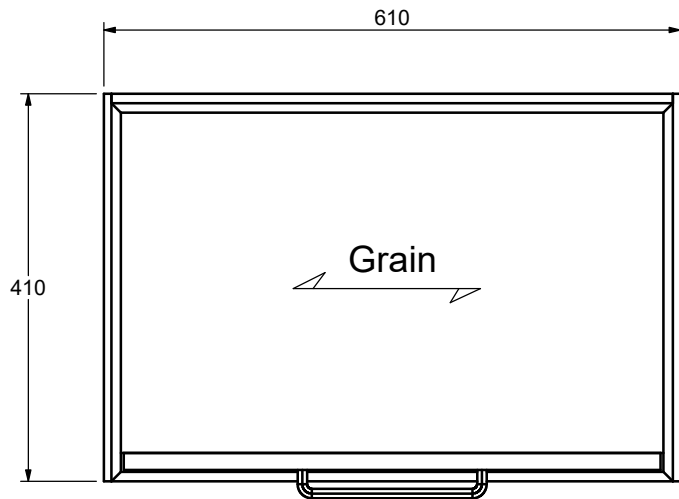

IMPORTANT: QUAN TRỌNG
This is the property of UNIQUE FURNITURE and must be handled confidentially !
Đây là tài sản của UNIQUE FURNITURE và phải được sử dụng bảo mật.
Producer is responsible for final drawing checking !
Nhà máy có trách nhiệm hoàn thiện bản vẽ!

Designer	AB	Scale	1:18
Date	2018.10.11	Approved	

Part Description

38202620 DENALI NIGHSTAND W_1 DRAWER

Size	Pages
610x410x610	2-13