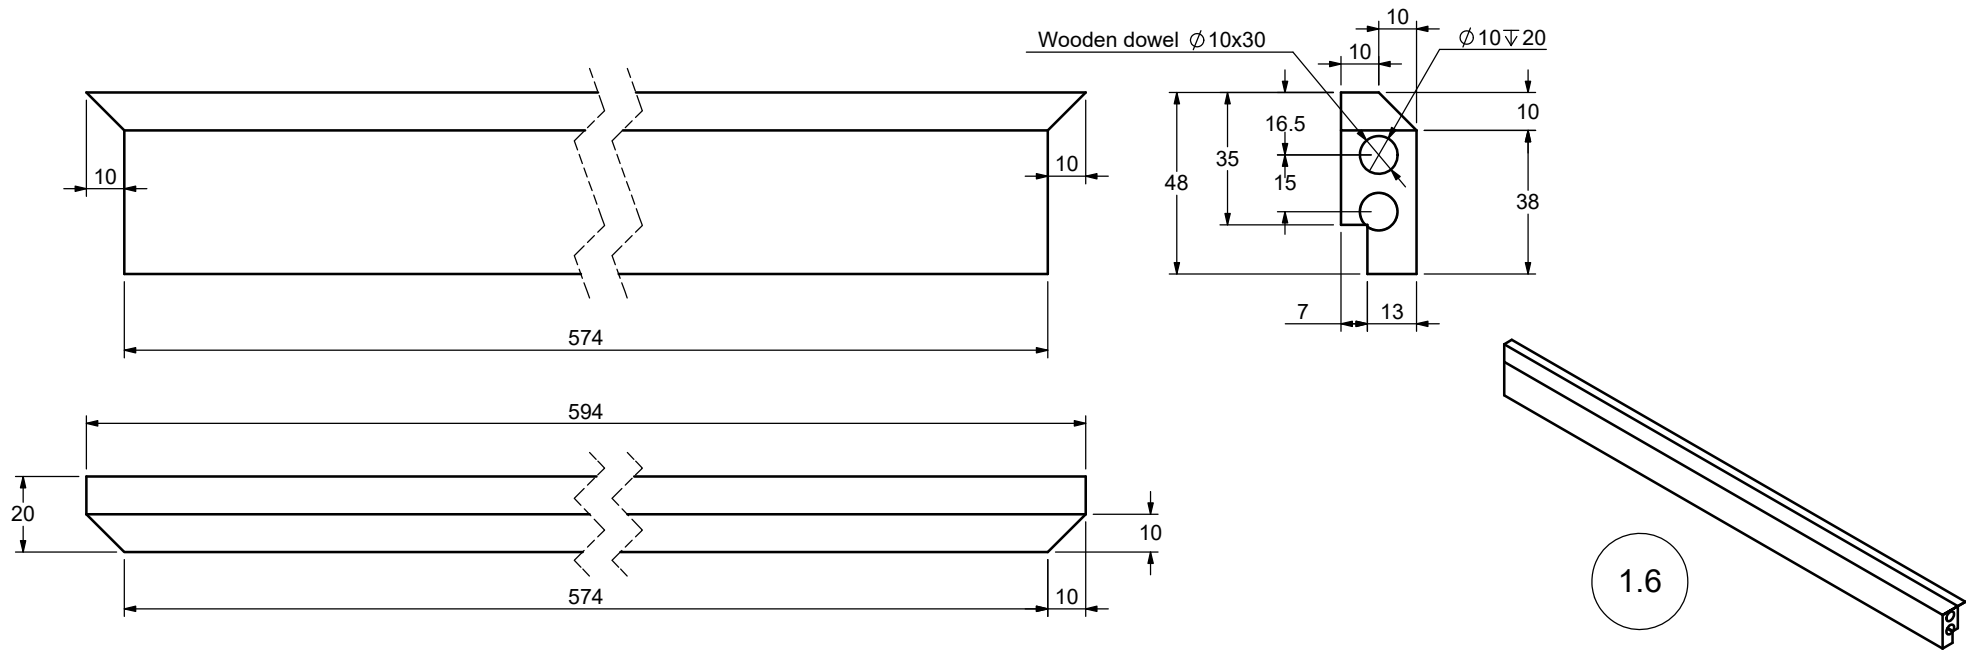

IMPORTANT: QUAN TRỌNG
This is the property of UNIQUE FURNITURE and must be handled confidentially !
Đây là tài sản của UNIQUE FURNITURE và phải được sử dụng bảo mật.
Producer is responsible for final drawing checking !
Nhà máy có trách nhiệm hoàn thiện bản vẽ!

	Designer AB	Scale 1:10
	Date 2018.10.11	Approved
Part Description 38202620 DENALI NIGTHSTAND W_1 DRAWER-Back panel		
Size	Pages	
	7-13