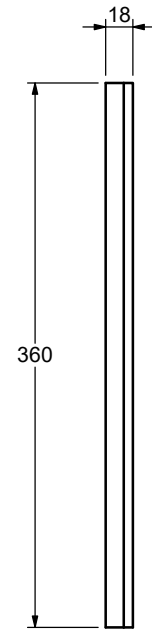

| | | |
|---|------------------------|------------------|
|  | Designer AB | Scale 1:6 |
| | Date 2018.10.11 | Approved |

Part Description
38202620 DENALI NIGTHSTAND W_1 DRAWER

| | |
|----------------------------|----------------------|
| Size 610x410x610 | Pages 1-13 |
|----------------------------|----------------------|

| | | | |
|----------|------------|----------|------|
| Designer | AB | Scale | 1:18 |
| Date | 2018.10.11 | Approved | |

Part Description

38202620 DENALI NIGHSTAND W_1 DRAWER

| | |
|-------------|-------|
| Size | Pages |
| 610x410x610 | 2-13 |

| | | | |
|----------|------------|----------|------|
| Designer | AB | Scale | 1:18 |
| Date | 2018.10.11 | Approved | |

Part Description

38202620 DENALI NIGTHSTAND W_1 DRAWER

| | |
|-------------|-------|
| Size | Pages |
| 610x410x610 | 3-13 |

| | | |
|---|------------------------|-------------------|
|  | Designer AB | Scale 1:10 |
| | Date 2018.10.11 | Approved |
| Part Description 38202620 DENALI NIGHSTAND W_1 DRAWER-Top panel | | |
| Size 586x360x18 | Pages 4-13 | |