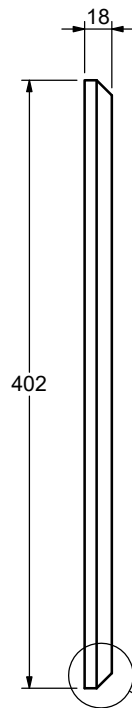

| | | |
|---|------------------------|------------------|
|  | Designer AB | Scale 1:6 |
| | Date 2018.10.11 | Approved |

Part Description
38202620 DENALI NIGTHSTAND W_1 DRAWER

| | |
|----------------------------|----------------------|
| Size 610x410x610 | Pages 1-13 |
|----------------------------|----------------------|

| | | | |
|----------|------------|----------|------|
| Designer | AB | Scale | 1:18 |
| Date | 2018.10.11 | Approved | |

Part Description

38202620 DENALI NIGHSTAND W_1 DRAWER

| | |
|-------------|-------|
| Size | Pages |
| 610x410x610 | 2-13 |

| | | | |
|----------|------------|----------|------|
| Designer | AB | Scale | 1:18 |
| Date | 2018.10.11 | Approved | |

Part Description

38202620 DENALI NIGTHSTAND W_1 DRAWER

| | |
|-------------|-------|
| Size | Pages |
| 610x410x610 | 3-13 |

| | | |
|---|------------------------|-------------------|
|  | Designer AB | Scale 1:10 |
| | Date 2018.10.11 | Approved |
| Part Description 38202620 DENALI NIGHSTAND W_1 DRAWER-Top panel | | |
| Size 586x360x18 | Pages 4-13 | |