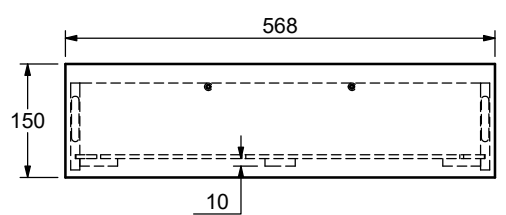

1.8

IMPORTANT: QUAN TRỌNG
This is the property of UNIQUE FURNITURE and must be handled confidentially !
Đây là tài sản của UNIQUE FURNITURE và phải được sử dụng bảo mật.
Producer is responsible for final drawing checking !
Nhà máy có trách nhiệm hoàn thiện bản vẽ!

	Designer	AB	Scale	1:5
	Date	2018.10.11	Approved	
Part Description 38202620 DENALI NIGTHSTAND W_1 DRAWER- Apron frame				
Size	Pages			
	8-13