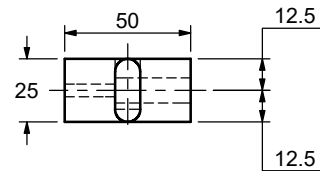

Side rail

IMPORTANT: QUAN TRỌNG
This is the property of UNIQUE FURNITURE and must be handled confidentially !
Đây là tài sản của UNIQUE FURNITURE và phải được sử dụng bảo mật.
Producer is responsible for final drawing checking !
Nhà máy có trách nhiệm hoàn thiện bản vẽ!

	Designer AB	Scale 1:5
	Date 2018.10.11	Approved
Part Description 38202620 DENALI NIGHSTAND W_1 DRAWER-Stretcher		
Size 358x50x25	Pages 10-13