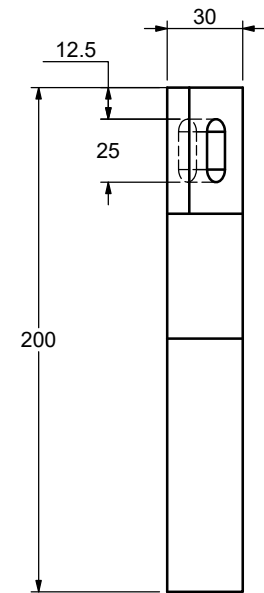

Front leg

Back leg

IMPORTANT: QUAN TRỌNG
This is the property of UNIQUE FURNITURE and must be handled confidentially !
Đây là tài sản của UNIQUE FURNITURE và phải được sử dụng bảo mật.
Producer is responsible for final drawing checking !
Nhà máy có trách nhiệm hoàn thiện bản vẽ!

Designer	AB	Scale	1:3
Date	2018.10.11	Approved	

Part Description
38202620 DENALI NIGHSTAND W_1 DRAWER-Front leg

Size	Pages
	12-13