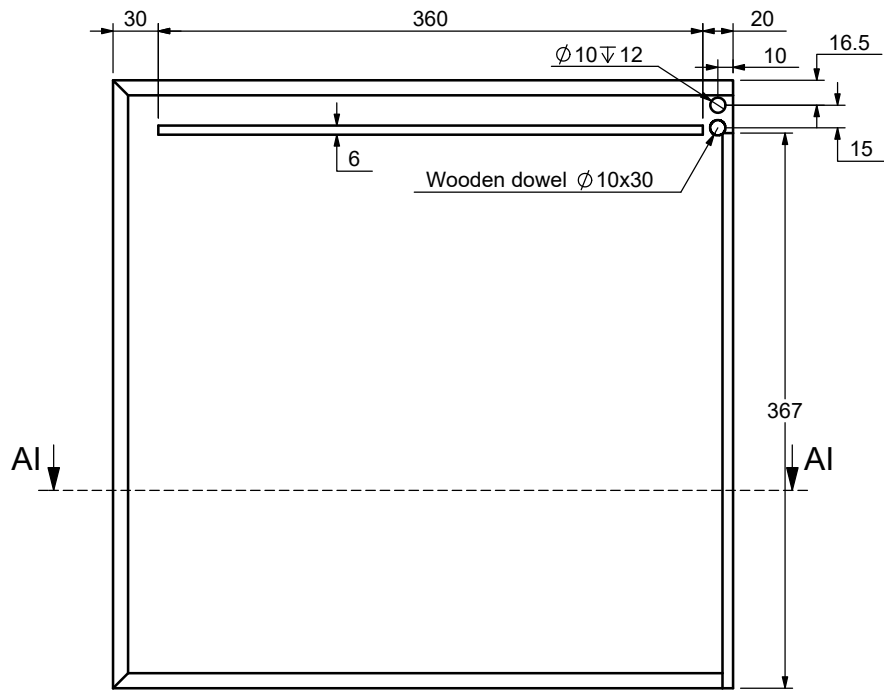

| | | |
|---|------------------------|-------------------|
|  | Designer AB | Scale 1:10 |
| | Date 2018.10.11 | Approved |
| Part Description 38202620 DENALI NIGHSTAND W_1 DRAWER-Top panel | | |
| Size 586x360x18 | Pages 4-13 | |