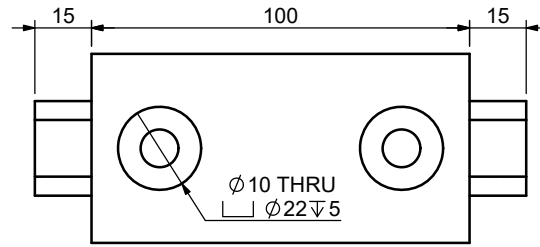

Apron

IMPORTANT: QUAN TRỌNG
This is the property of UNIQUE FURNITURE and must be handled confidentially !
Đây là tài sản của UNIQUE FURNITURE và phải được sử dụng bảo mật.
Producer is responsible for final drawing checking !
Nhà máy có trách nhiệm hoàn thiện bản vẽ!

Designer	AB	Scale	1:2
Date	2018.10.11	Approved	

Part Description

38202620 DENALI NIGHSTAND W_1 DRAWER-handle

Size	Pages
610x410x610	13-13