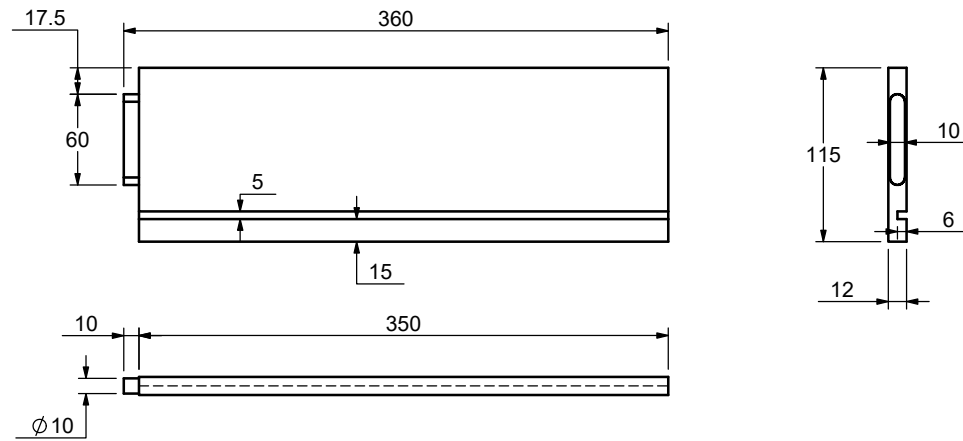

Drawer side left & right are symmetric