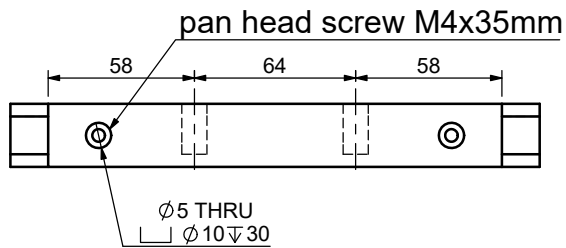

IMPORTANT: QUAN TRỌNG
This is the property of UNIQUE FURNITURE and must be handled confidentially !
Đây là tài sản của UNIQUE FURNITURE và phải được sử dụng bảo mật.
Producer is responsible for final drawing checking !
Nhà máy có trách nhiệm hoàn thiện bản vẽ!

	Designer AB	Scale 1:5
	Date 2018.10.11	Approved
Part Description 38202620 DENALI NIGHSTAND W_1 DRAWER-Stretcher		
Size 358x50x25	Pages 10-13