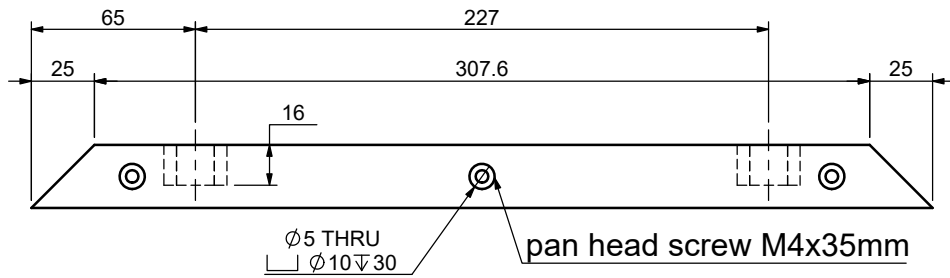

Stretcher

IMPORTANT: QUAN TRỌNG
This is the property of UNIQUE FURNITURE and must be handled confidentially !
Đây là tài sản của UNIQUE FURNITURE và phải được sử dụng bảo mật.
Producer is responsible for final drawing checking !
Nhà máy có trách nhiệm hoàn thiện bản vẽ!

	Designer AB	Scale 1:5
	Date 2018.10.11	Approved
Part Description 38202620 DENALI NIGHSTAND W_1 DRAWER-Stretcher		
Size 358x50x25	Pages 10-13