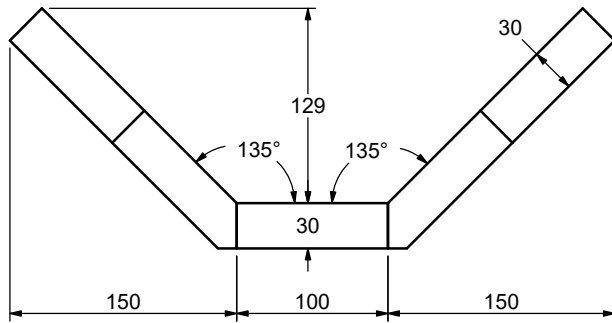

are symmetric