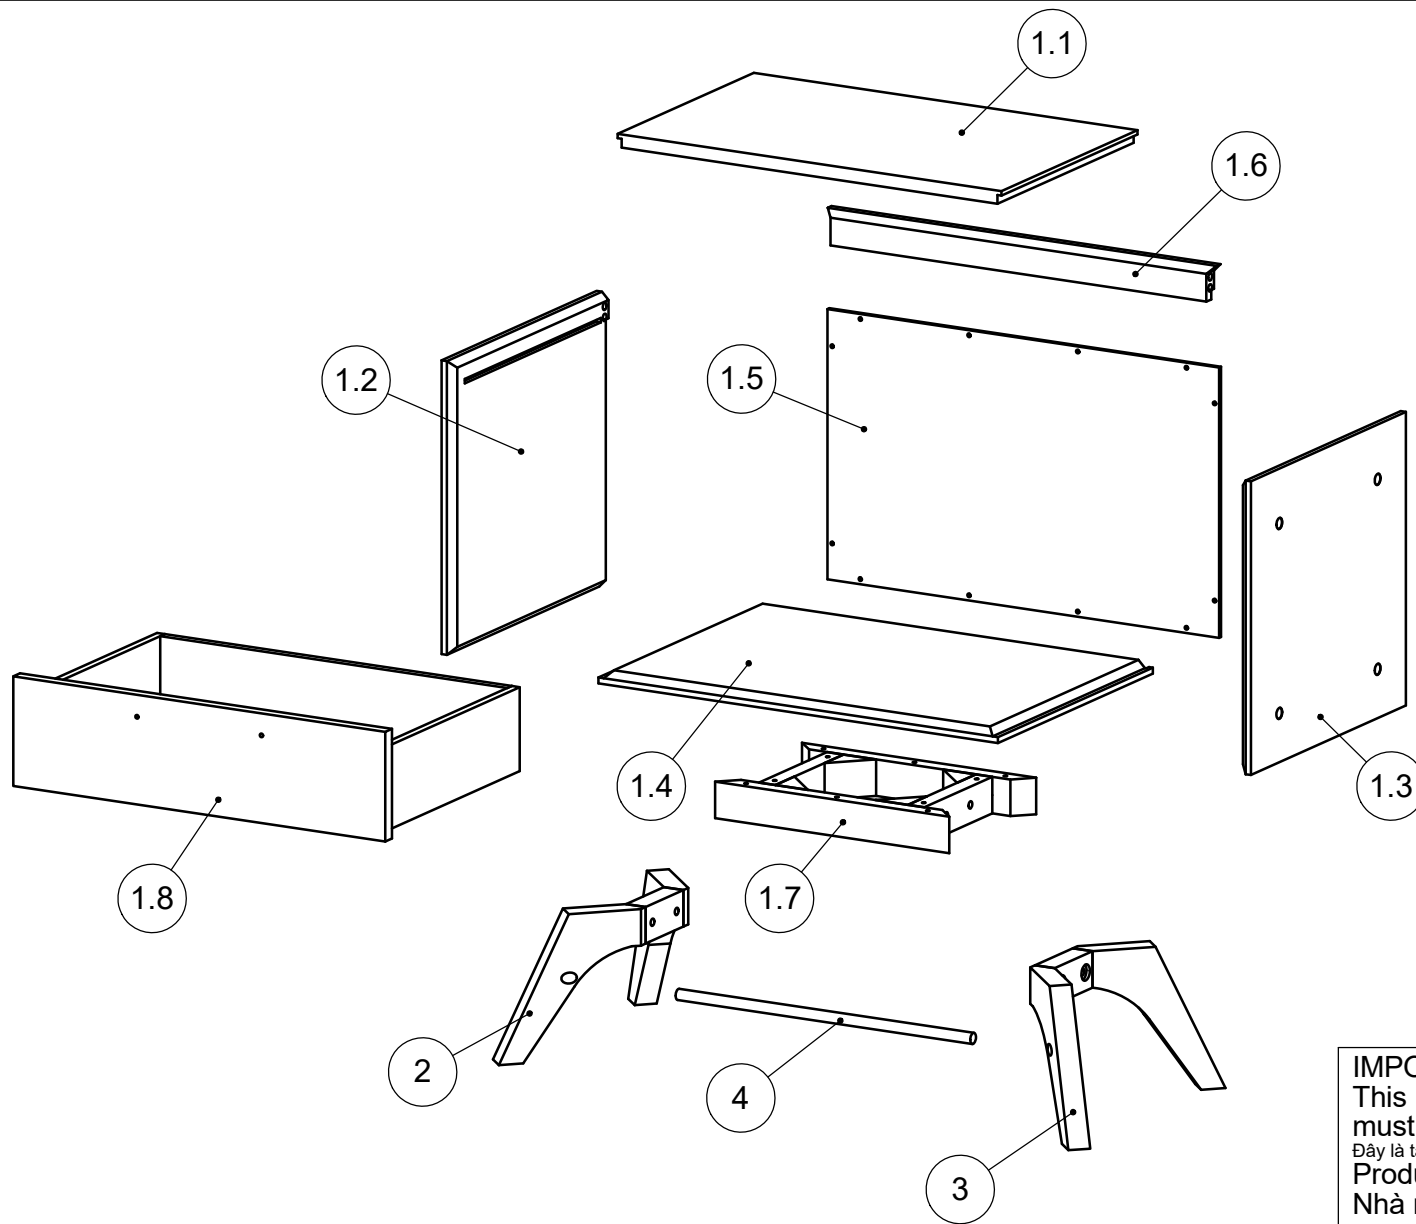

IMPORTANT: QUAN TRỌNG
This is the property of UNIQUE FURNITURE and must be handled confidentially !
Đây là tài sản của UNIQUE FURNITURE và phải được sử dụng bảo mật.
Producer is responsible for final drawing checking !
Nhà máy có trách nhiệm hoàn thiện bản vẽ!

Designer	AB	Scale	1:18
Date	2018.10.11	Approved	

Part Description

38202620 DENALI NIGTHSTAND W_1 DRAWER

Size	Pages
610x410x610	3-13