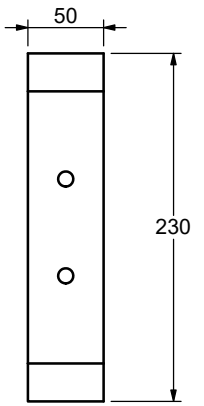

1.7

IMPORTANT: QUAN TRỌNG
This is the property of UNIQUE FURNITURE and must be handled confidentially !
Đây là tài sản của UNIQUE FURNITURE và phải được sử dụng bảo mật.
Producer is responsible for final drawing checking !
Nhà máy có trách nhiệm hoàn thiện bản vẽ!

	Designer	AB	Scale	1:5
	Date	2018.10.11	Approved	
Part Description 38202620 DENALI NIGTHSTAND W_1 DRAWER- Apron frame				
Size	Pages			
	8-13