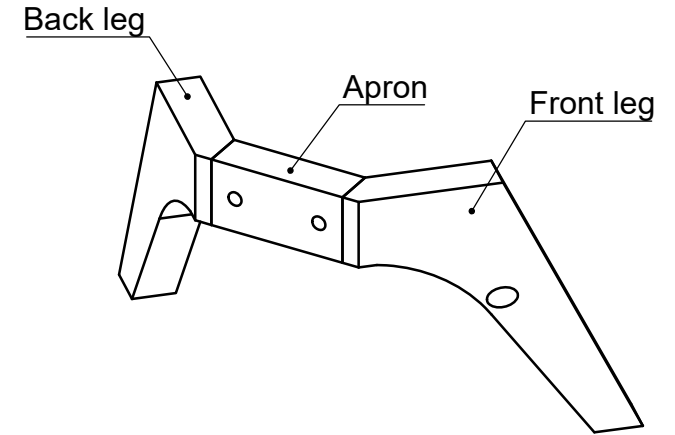

are symmetric