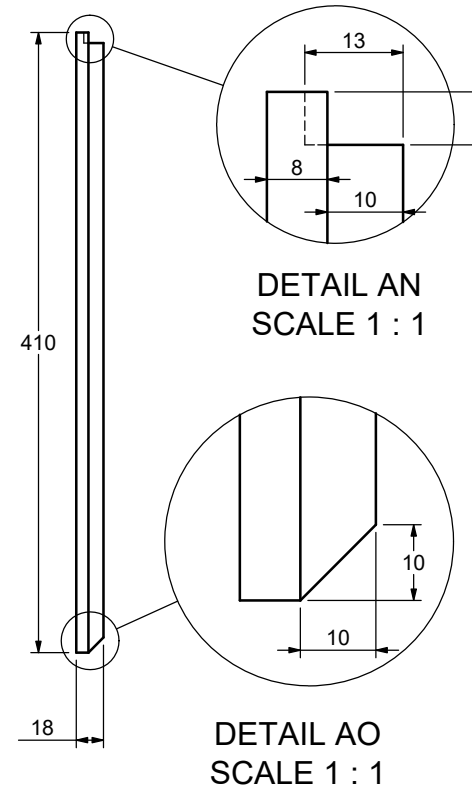

| | | |
|---|------------------------|-------------------|
|  | Designer AB | Scale 1:10 |
| | Date 2018.10.11 | Approved |
| Part Description 38202620 DENALI NIGHSTAND W_1 DRAWER-Top panel | | |
| Size 586x360x18 | Pages 4-13 | |

| | | | |
|----------|------------|----------|-----|
| Designer | AB | Scale | 1:5 |
| Date | 2018.10.11 | Approved | |

Part Description
 38202620 DENALI NIGTHSTAND W_1 DRAWER-
 Side panel

| | |
|------------|-------|
| Size | Pages |
| 402x410x18 | 5-13 |

| | | | |
|----------|------------|----------|-----|
| Designer | AB | Scale | 1:3 |
| Date | 2018.10.11 | Approved | |

Part Description
 38202620 DENALI NIGHSTAND W_1 DRAWER-Front leg

| | |
|------|-------|
| Size | Pages |
| | 12-13 |

| | | | |
|----------|------------|----------|-----|
| Designer | AB | Scale | 1:2 |
| Date | 2018.10.11 | Approved | |

Part Description

38202620 DENALI NIGHSTAND W_1 DRAWER-handle

| | |
|-------------|-------|
| Size | Pages |
| 610x410x610 | 13-13 |