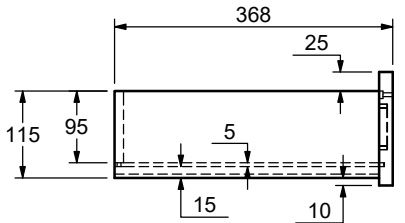

1.8

IMPORTANT: QUAN TRỌNG
This is the property of UNIQUE FURNITURE and must be handled confidentially !
Đây là tài sản của UNIQUE FURNITURE và phải được sử dụng bảo mật.
Producer is responsible for final drawing checking !
Nhà máy có trách nhiệm hoàn thiện bản vẽ!

	Designer	AB	Scale	1:5
	Date	2018.10.11	Approved	
Part Description 38202620 DENALI NIGTHSTAND W_1 DRAWER- Apron frame				
Size	Pages			
	8-13