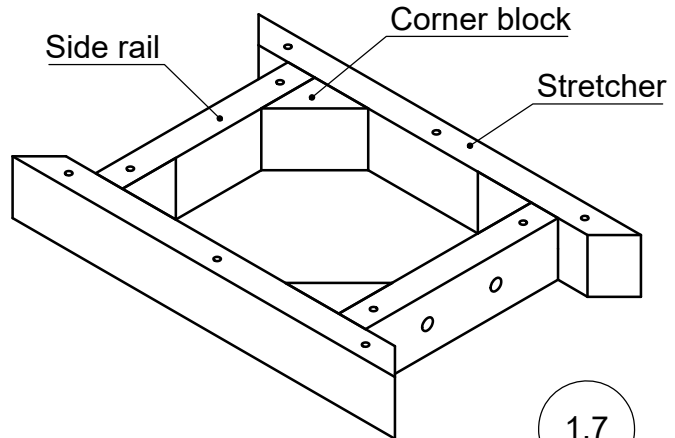

1.7

IMPORTANT: QUAN TRỌNG
This is the property of UNIQUE FURNITURE and must be handled confidentially !
Đây là tài sản của UNIQUE FURNITURE và phải được sử dụng bảo mật.
Producer is responsible for final drawing checking !
Nhà máy có trách nhiệm hoàn thiện bản vẽ!

	Designer	AB	Scale	1:5
	Date	2018.10.11	Approved	
Part Description 38202620 DENALI NIGTHSTAND W_1 DRAWER- Apron frame				
Size	Pages			
	8-13