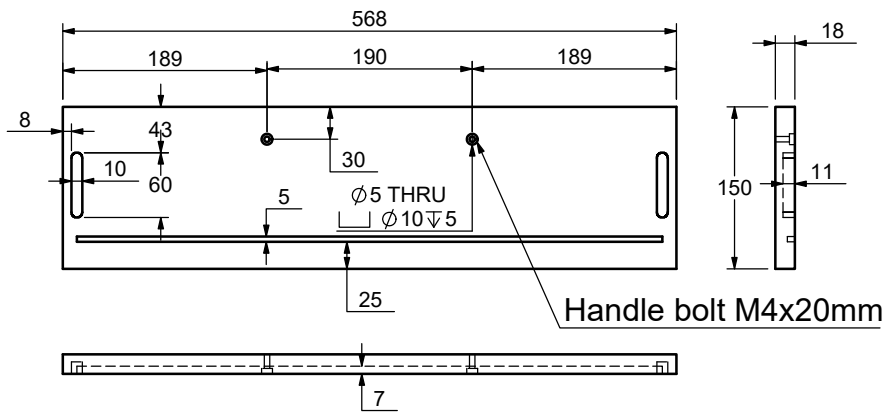

Handle bolt M4x20mm

Drawer front