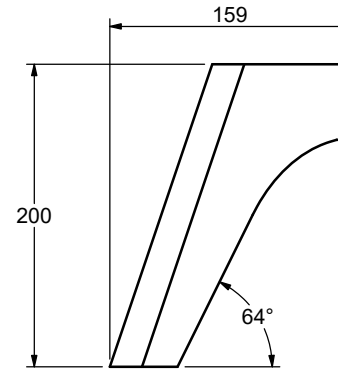

are symmetric