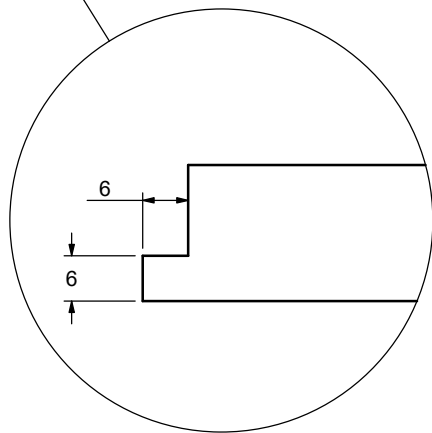

DETAIL AG
SCALE 1 : 1