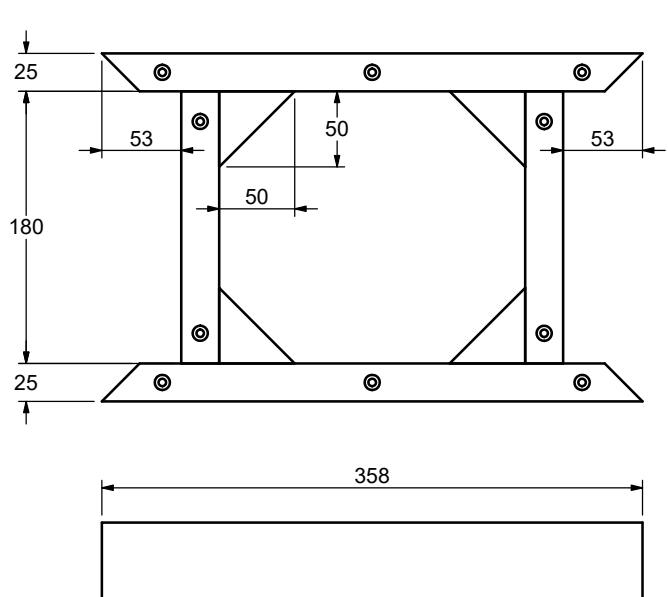

1.7

1.8

IMPORTANT: QUAN TRỌNG
This is the property of UNIQUE FURNITURE and must be handled confidentially !
Đây là tài sản của UNIQUE FURNITURE và phải được sử dụng bảo mật.
Producer is responsible for final drawing checking !
Nhà máy có trách nhiệm hoàn thiện bản vẽ!

	Designer	AB	Scale	1:5
	Date	2018.10.11	Approved	
Part Description 38212620 DENALI NIGHSTAND W_2 DRAWERS-Apron frame				
Size	Pages			
	8-13