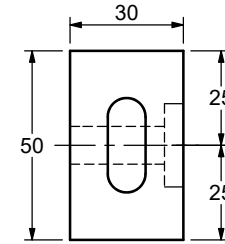

Apron

IMPORTANT: QUAN TRỌNG
This is the property of UNIQUE FURNITURE and must be handled confidentially !
Đây là tài sản của UNIQUE FURNITURE và phải được sử dụng bảo mật.
Producer is responsible for final drawing checking !
Nhà máy có trách nhiệm hoàn thiện bản vẽ!

Designer	AB	Scale	1:2
Date	2018.10.11	Approved	

Part Description

38212620 DENALI NIGHSTAND W_2 DRAWERS-handle

Size	Pages
610x410x610	13-13