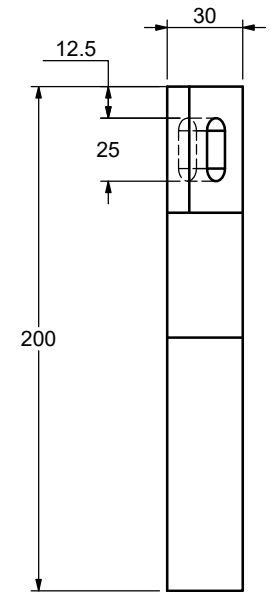

	Designer <b>AB</b>	Scale <b>1:6</b>
	Date <b>2018.10.11</b>	Approved

Part Description  
**38212620 DENALI NIGHSTAND W\_2 DRAWERS**

Size <b>610x410x610</b>	Pages <b>1-13</b>
----------------------------	----------------------

	Designer	AB	Scale	1:5
	Date	2018.10.11	Approved	
Part Description				
38212620 DENALI NIGHSTAND W_2 DRAWERS-Stretcher				
Size		Pages		
358x50x25		10-13		

Handle bolt M4x20mm

Drawer front

Drawer side left & right are symmetric

Designer	AB	Scale	1:5
Date	2018.10.11	Approved	

Part Description  
 38212620 DENALI NIGHSTAND W\_2  
 DRAWERS-Drawer front

Size	Pages
568x178x18	11-13

Front leg

Back leg

DETAIL AU  
SCALE 1 : 1

DETAIL AV  
SCALE 1 : 1

Designer	AB	Scale	1:2
Date	2018.10.11	Approved	

Part Description

38212620 DENALI NIGHSTAND W\_2 DRAWERS-handle

Size	Pages
610x410x610	13-13