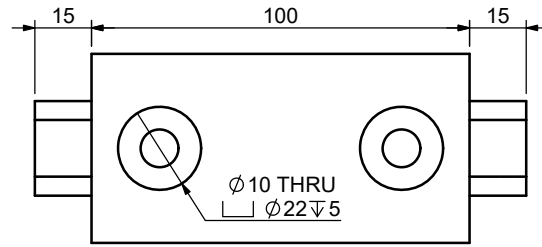

Apron

IMPORTANT: QUAN TRỌNG
This is the property of UNIQUE FURNITURE and must be handled confidentially !
Đây là tài sản của UNIQUE FURNITURE và phải được sử dụng bảo mật.
Producer is responsible for final drawing checking !
Nhà máy có trách nhiệm hoàn thiện bản vẽ!

Designer	AB	Scale	1:2
Date	2018.10.11	Approved	

Part Description

38212620 DENALI NIGHSTAND W_2 DRAWERS-handle

Size	Pages
610x410x610	13-13