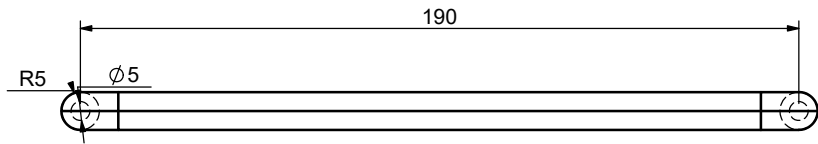

IMPORTANT: QUAN TRỌNG
This is the property of UNIQUE FURNITURE and must be handled confidentially !
Đây là tài sản của UNIQUE FURNITURE và phải được sử dụng bảo mật.
Producer is responsible for final drawing checking !
Nhà máy có trách nhiệm hoàn thiện bản vẽ!

Designer	AB	Scale	1:2
Date	2018.10.11	Approved	

Part Description

38212620 DENALI NIGHSTAND W_2 DRAWERS-handle

Size	Pages
610x410x610	13-13