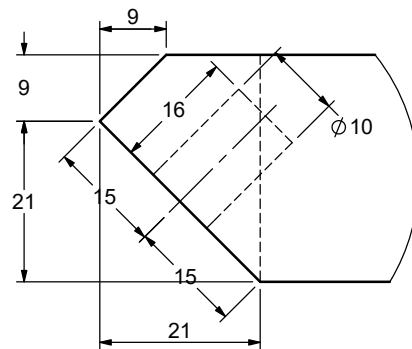

Designer	AB	Scale	1:5
Date	2018.10.11	Approved	

Part Description  
 38212620 DENALI NIGHSTAND W\_2  
 DRAWERS-Drawer front

Size	Pages
568x178x18	11-13

Front leg

Back leg

DETAIL AU  
SCALE 1 : 1

DETAIL AV  
SCALE 1 : 1