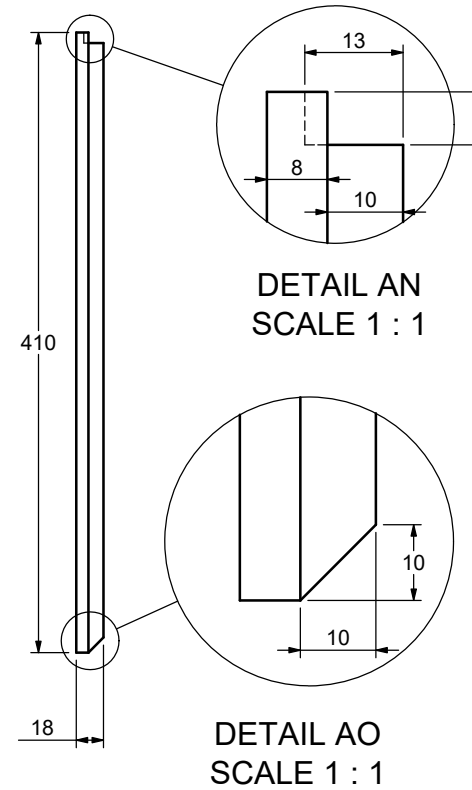

Designer	AB	Scale	1:5
Date	2018.10.11	Approved	

Part Description  
 38212620 DENALI NIGHSTAND W\_2  
 DRAWERS-Side panel

Size	Pages
402x410x18	5-13

DETAIL AN  
SCALE 1 : 1

DETAIL AO  
SCALE 1 : 1

DETAIL AP  
SCALE 1 : 1

	Designer	AB	Scale	1:5
	Date	2018.10.11	Approved	
Part Description				
38212620 DENALI NIGHSTAND W_2 DRAWERS-Stretcher				
Size		Pages		
358x50x25		10-13		

Handle bolt M4x20mm

Drawer front

Drawer side left & right are symmetric

Designer	AB	Scale	1:5
Date	2018.10.11	Approved	

Part Description  
 38212620 DENALI NIGHSTAND W\_2  
 DRAWERS-Drawer front

Size	Pages
568x178x18	11-13

Front leg

Back leg

DETAIL AU  
SCALE 1 : 1

DETAIL AV  
SCALE 1 : 1

Designer	AB	Scale	1:2
Date	2018.10.11	Approved	

Part Description

38212620 DENALI NIGHSTAND W\_2 DRAWERS-handle

Size	Pages
610x410x610	13-13