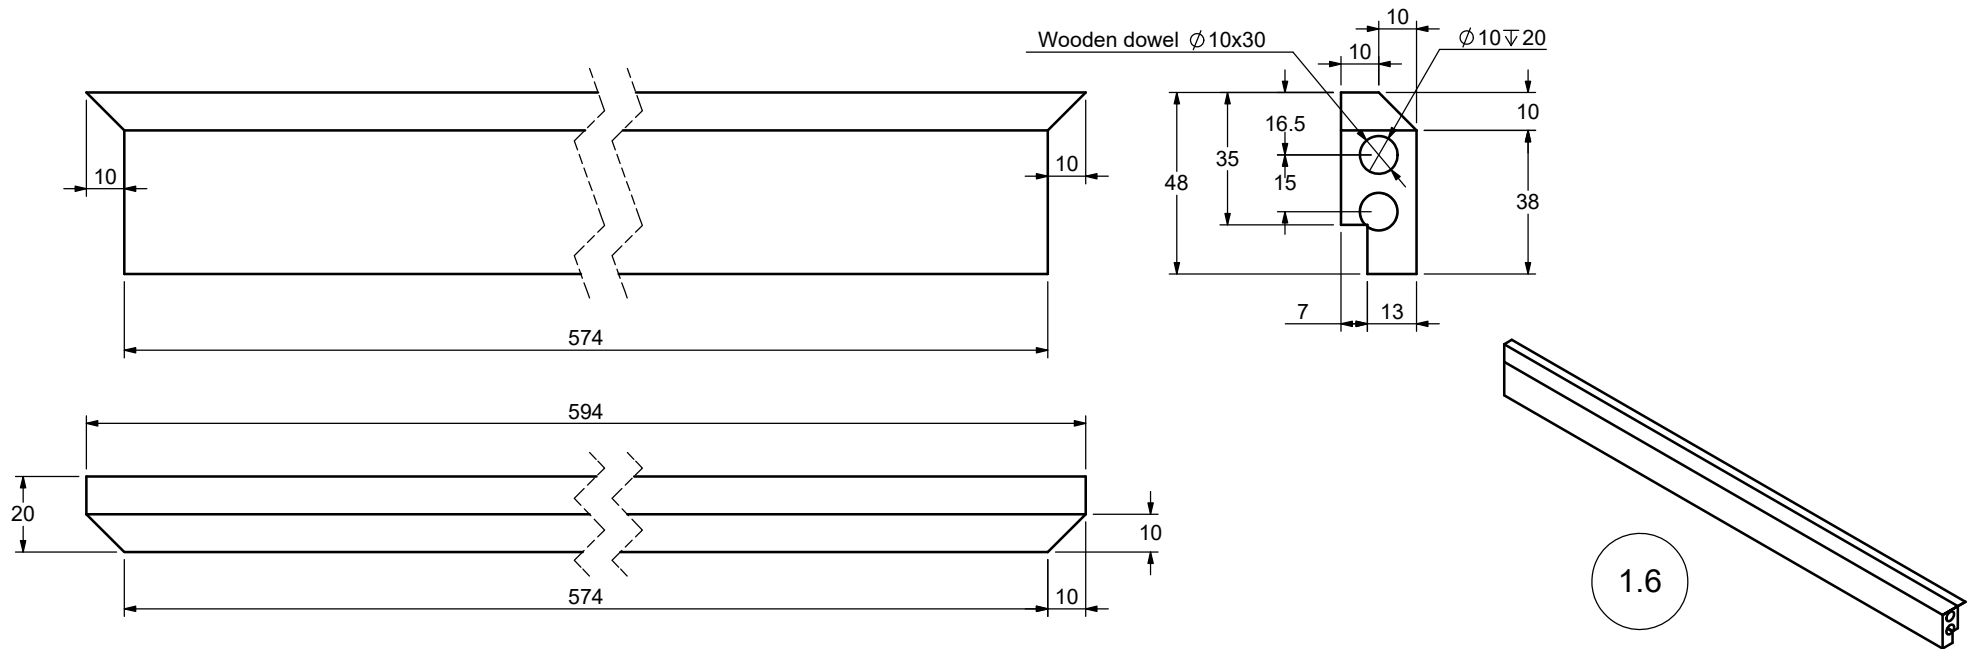

IMPORTANT: QUAN TRỌNG
This is the property of UNIQUE FURNITURE and must be handled confidentially !
Đây là tài sản của UNIQUE FURNITURE và phải được sử dụng bảo mật.
Producer is responsible for final drawing checking !
Nhà máy có trách nhiệm hoàn thiện bản vẽ!

	Designer AB	Scale 1:10
	Date 2018.10.11	Approved
Part Description 38212620 DENALI NIGHSTAND W_2 DRAWERS-Back panel		
Size	Pages	
	7-13