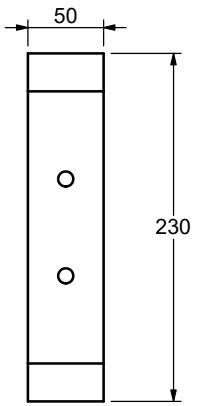

1.7

1.8

IMPORTANT: QUAN TRỌNG
This is the property of UNIQUE FURNITURE and must be handled confidentially !
Đây là tài sản của UNIQUE FURNITURE và phải được sử dụng bảo mật.
Producer is responsible for final drawing checking !
Nhà máy có trách nhiệm hoàn thiện bản vẽ!

	Designer	AB	Scale	1:5
	Date	2018.10.11	Approved	
Part Description 38212620 DENALI NIGHSTAND W_2 DRAWERS-Apron frame				
Size	Pages			
	8-13