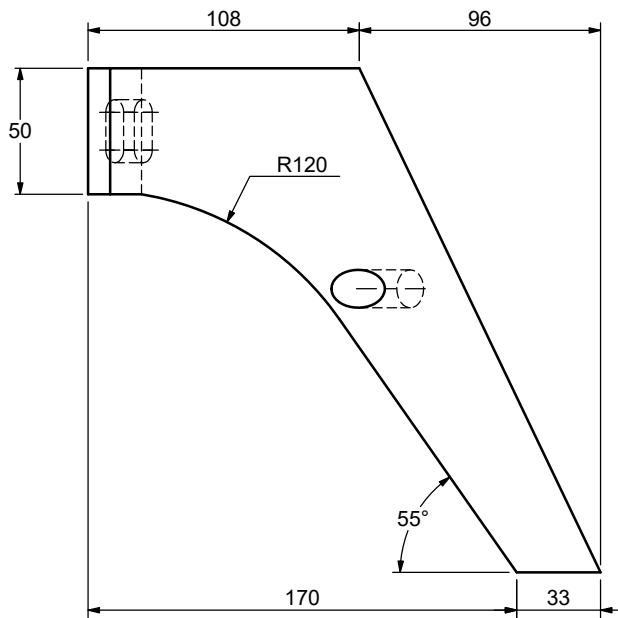

	Designer	AB	Scale	1:5
	Date	2018.10.11	Approved	
Part Description				
38212620 DENALI NIGHSTAND W_2 DRAWERS-Stretcher				
Size		Pages		
358x50x25		10-13		

Handle bolt M4x20mm

Drawer front

Drawer side left & right are symmetric

Designer	AB	Scale	1:5
Date	2018.10.11	Approved	

Part Description  
 38212620 DENALI NIGHSTAND W\_2  
 DRAWERS-Drawer front

Size	Pages
568x178x18	11-13

Front leg

Back leg

DETAIL AU  
SCALE 1 : 1

DETAIL AV  
SCALE 1 : 1

Designer	AB	Scale	1:2
Date	2018.10.11	Approved	

Part Description

38212620 DENALI NIGHSTAND W\_2 DRAWERS-handle

Size	Pages
610x410x610	13-13