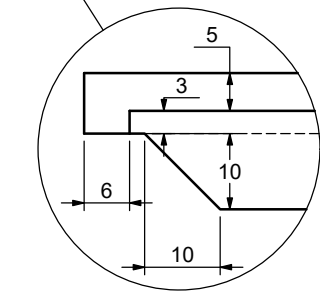

Designer	AB	Scale	1:5
Date	2018.10.11	Approved	

Part Description  
 38212620 DENALI NIGHSTAND W\_2  
 DRAWERS-Side panel

Size	Pages
402x410x18	5-13

DETAIL AN  
SCALE 1 : 1

DETAIL AO  
SCALE 1 : 1

DETAIL AP  
SCALE 1 : 1