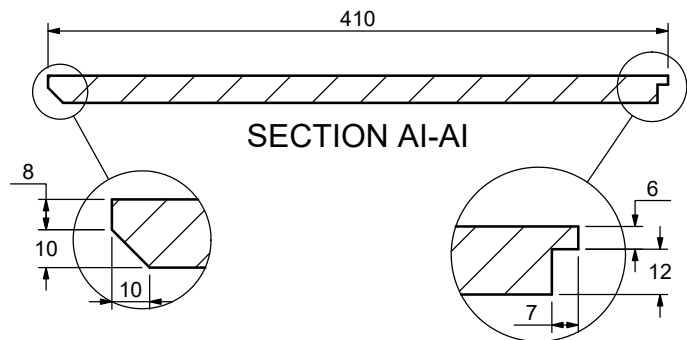

Designer	AB	Scale	1:10
Date	2018.10.11	Approved	

Part Description  
 38212620 DENALI NIGHSTAND W\_2  
 DRAWERS-Top panel

Size	Pages
586x360x18	4-13

DETAIL AL  
SCALE 1 : 2

1.2

1.3

are symmetric

SECTION AI-AI