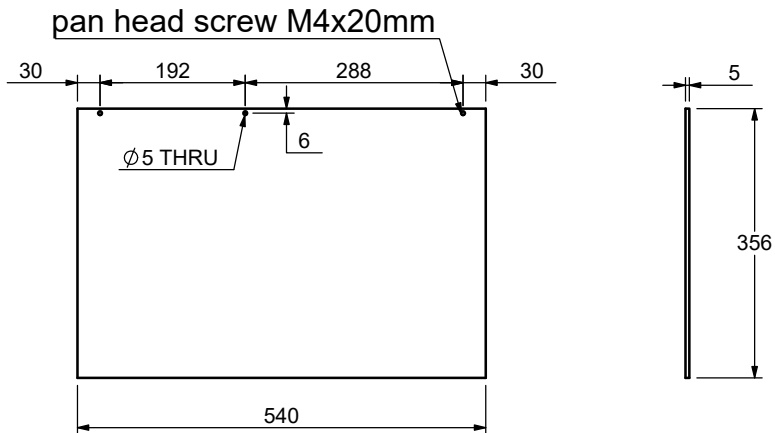

Drawer bottom

IMPORTANT: QUAN TRỌNG
This is the property of UNIQUE FURNITURE and must be handled confidentially !
Đây là tài sản của UNIQUE FURNITURE và phải được sử dụng bảo mật.
Producer is responsible for final drawing checking !
Nhà máy có trách nhiệm hoàn thiện bản vẽ!

Designer	AB	Scale	1:5
Date	2018.10.11	Approved	

Part Description
38212620 DENALI NIGHSTAND W_2
DRAWERS-Drawer front

Size	Pages
568x178x18	11-13