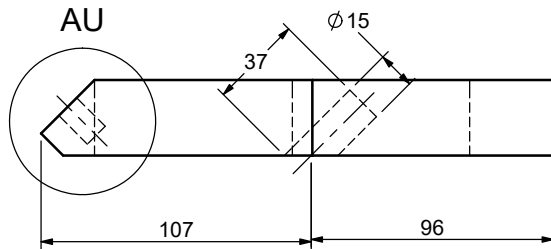

Front leg

Back leg

IMPORTANT: QUAN TRỌNG
This is the property of UNIQUE FURNITURE and must be handled confidentially !
Đây là tài sản của UNIQUE FURNITURE và phải được sử dụng bảo mật.
Producer is responsible for final drawing checking !
Nhà máy có trách nhiệm hoàn thiện bản vẽ!

Designer	AB	Scale	1:3
Date	2018.10.11	Approved	

Part Description
38212620 DENALI NIGHSTAND W_2
DRAWERS-Front leg

Size	Pages
	12-13