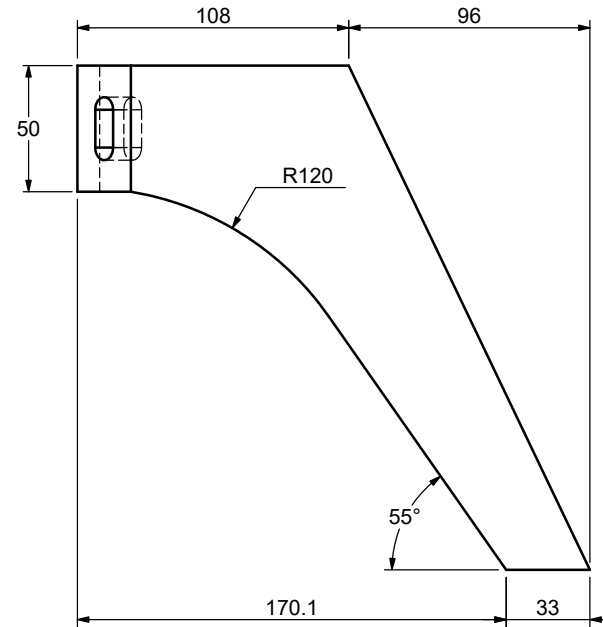

	Designer	AB	Scale	1:5
	Date	2018.10.11	Approved	
Part Description				
38212620 DENALI NIGHSTAND W_2 DRAWERS-Stretcher				
Size		Pages		
358x50x25		10-13		

Handle bolt M4x20mm

Drawer front

Drawer side left & right are symmetric

Designer	AB	Scale	1:5
Date	2018.10.11	Approved	

Part Description  
 38212620 DENALI NIGHSTAND W\_2  
 DRAWERS-Drawer front

Size	Pages
568x178x18	11-13

Front leg

Back leg

DETAIL AU  
SCALE 1 : 1

DETAIL AV  
SCALE 1 : 1

Designer	AB	Scale	1:2
Date	2018.10.11	Approved	

Part Description

38212620 DENALI NIGHSTAND W\_2 DRAWERS-handle

Size	Pages
610x410x610	13-13