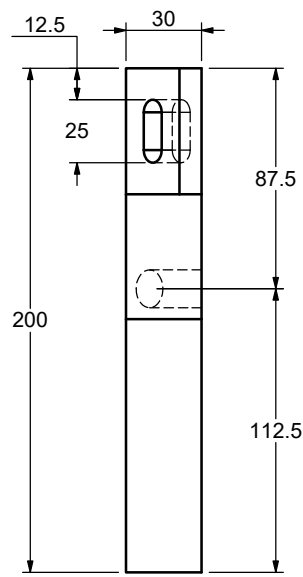

	Designer <b>AB</b>	Scale <b>1:6</b>
	Date <b>2018.10.11</b>	Approved

Part Description  
**38212620 DENALI NIGHSTAND W\_2 DRAWERS**

Size <b>610x410x610</b>	Pages <b>1-13</b>
----------------------------	----------------------

	Designer	AB	Scale	1:5
	Date	2018.10.11	Approved	
Part Description				
38212620 DENALI NIGHSTAND W_2 DRAWERS-Stretcher				
Size		Pages		
358x50x25		10-13		

Handle bolt M4x20mm

Drawer front

Drawer side left & right are symmetric

Designer	AB	Scale	1:5
Date	2018.10.11	Approved	

Part Description  
 38212620 DENALI NIGHSTAND W\_2  
 DRAWERS-Drawer front

Size	Pages
568x178x18	11-13

Front leg

Back leg

DETAIL AU  
SCALE 1 : 1

DETAIL AV  
SCALE 1 : 1

Designer	AB	Scale	1:2
Date	2018.10.11	Approved	

Part Description

38212620 DENALI NIGHSTAND W\_2 DRAWERS-handle

Size	Pages
610x410x610	13-13