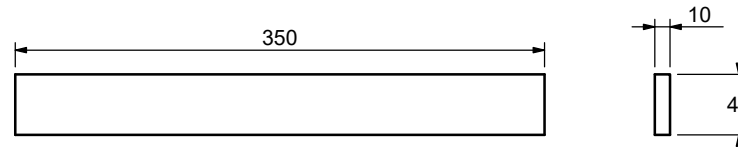

Drawer support bottom