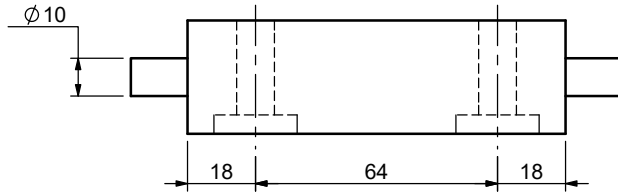

Apron

IMPORTANT: QUAN TRỌNG
This is the property of UNIQUE FURNITURE and must be handled confidentially !
Đây là tài sản của UNIQUE FURNITURE và phải được sử dụng bảo mật.
Producer is responsible for final drawing checking !
Nhà máy có trách nhiệm hoàn thiện bản vẽ!

Designer	AB	Scale	1:2
Date	2018.10.11	Approved	

Part Description

38212620 DENALI NIGHSTAND W_2 DRAWERS-handle

Size	Pages
610x410x610	13-13