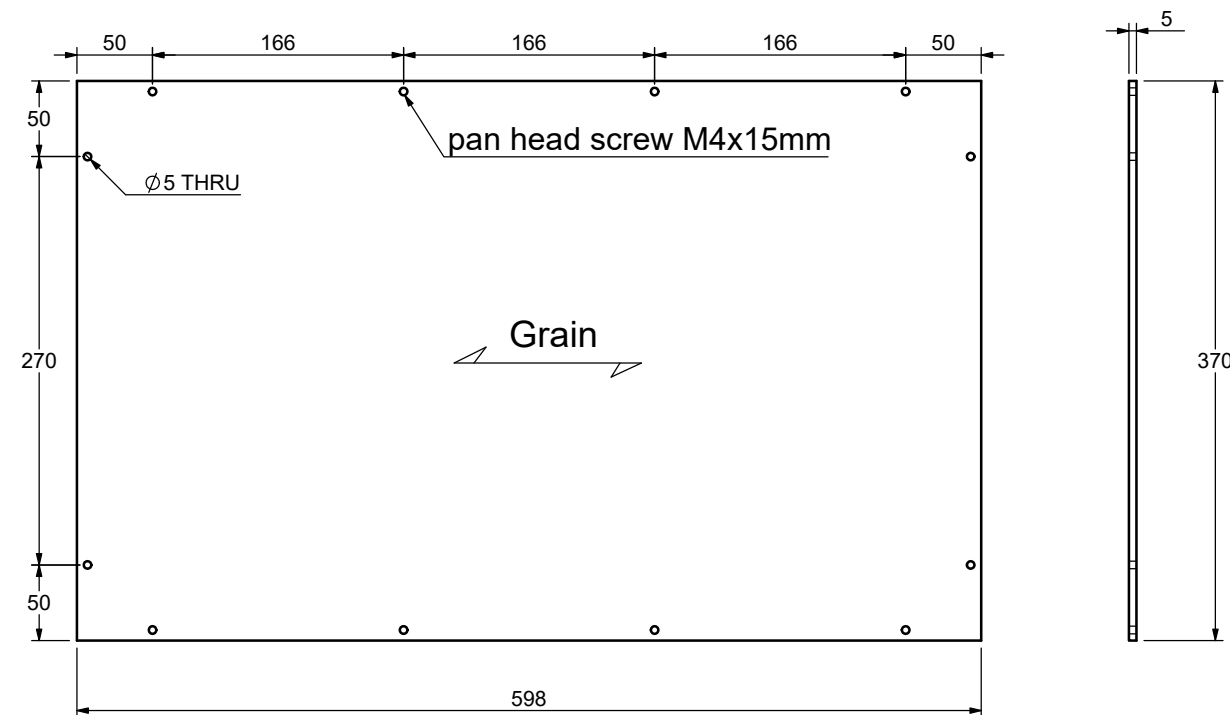

IMPORTANT: QUAN TRỌNG
This is the property of UNIQUE FURNITURE and must be handled confidentially !
Đây là tài sản của UNIQUE FURNITURE và phải được sử dụng bảo mật.
Producer is responsible for final drawing checking !
Nhà máy có trách nhiệm hoàn thiện bản vẽ!

	Designer AB	Scale 1:10
	Date 2018.10.11	Approved
Part Description 38212620 DENALI NIGHSTAND W_2 DRAWERS-Back panel		
Size	Pages	
	7-13