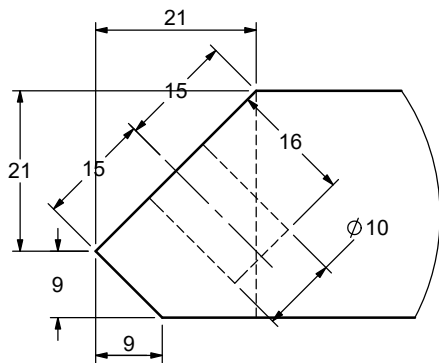

Designer	AB	Scale	1:5
Date	2018.10.11	Approved	

Part Description  
 38212620 DENALI NIGHSTAND W\_2  
 DRAWERS-Drawer front

Size	Pages
568x178x18	11-13

Front leg

Back leg

DETAIL AU  
SCALE 1 : 1

DETAIL AV  
SCALE 1 : 1