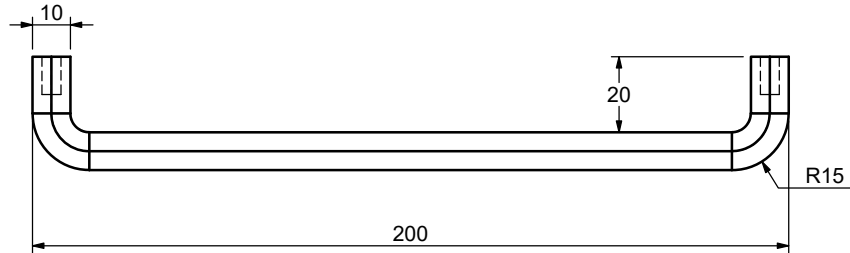

IMPORTANT: QUAN TRỌNG
This is the property of UNIQUE FURNITURE and must be handled confidentially !
Đây là tài sản của UNIQUE FURNITURE và phải được sử dụng bảo mật.
Producer is responsible for final drawing checking !
Nhà máy có trách nhiệm hoàn thiện bản vẽ!

Designer	AB	Scale	1:2
Date	2018.10.11	Approved	

Part Description

38212620 DENALI NIGHSTAND W_2 DRAWERS-handle

Size	Pages
610x410x610	13-13