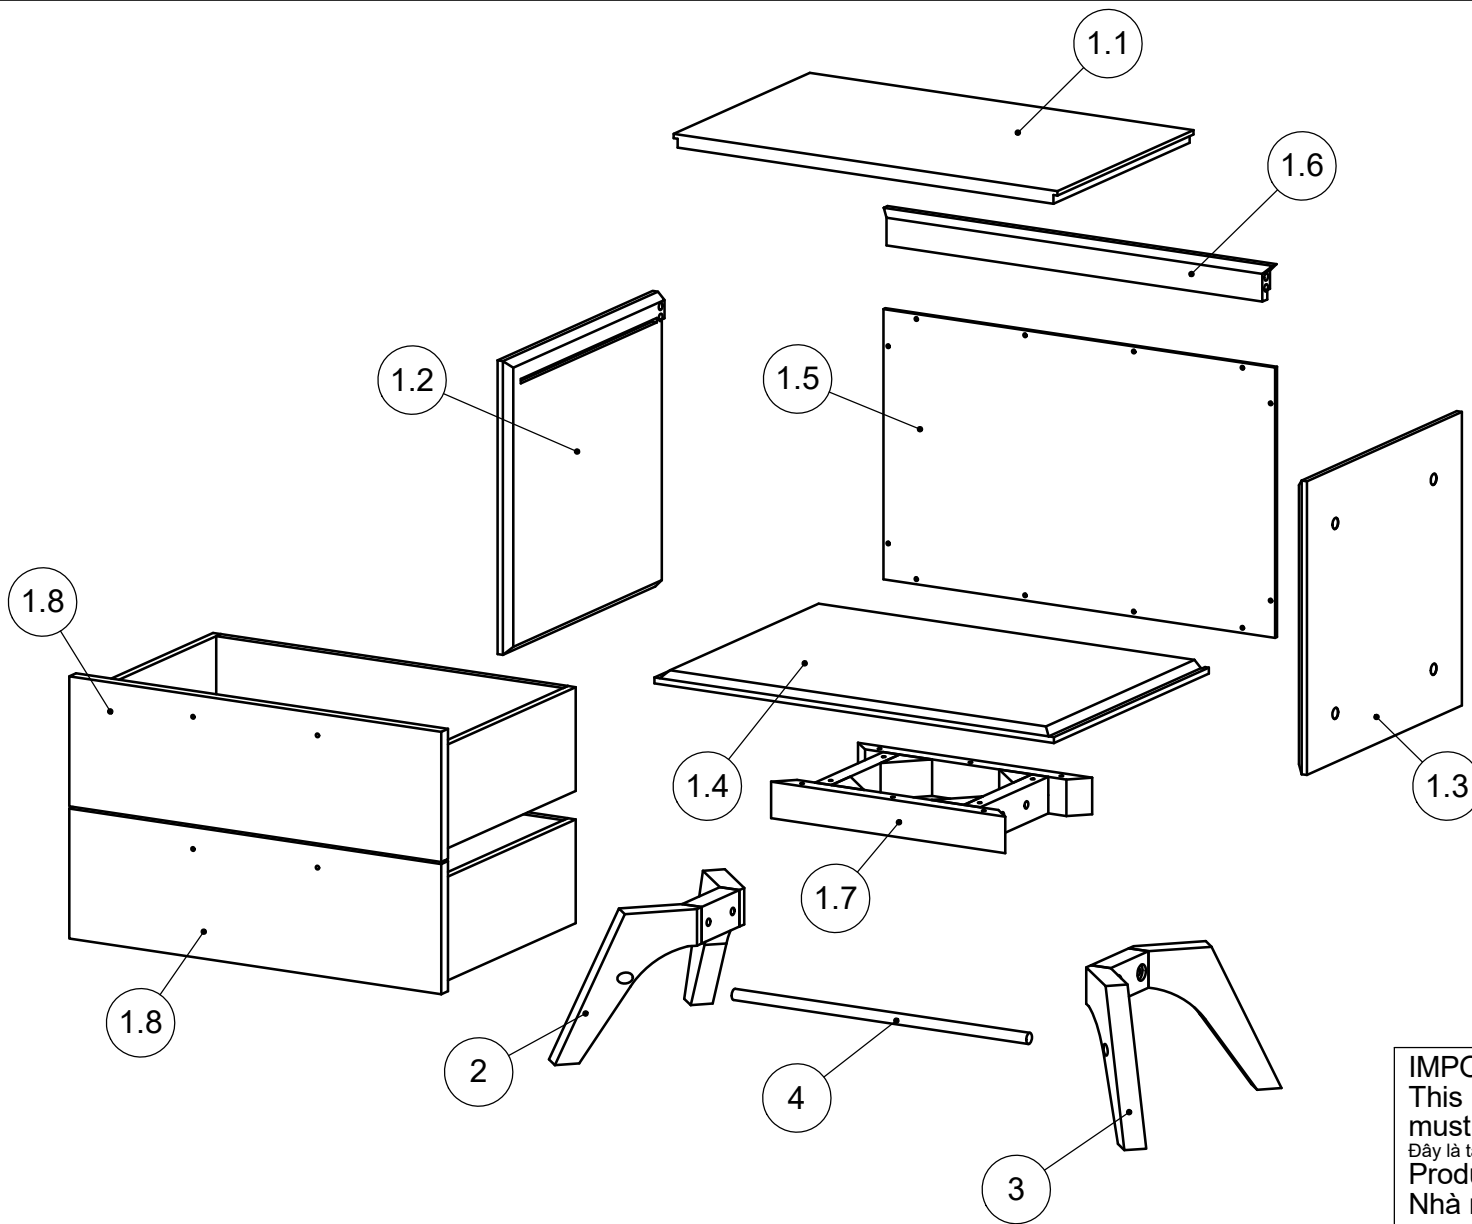

IMPORTANT: QUAN TRỌNG
This is the property of UNIQUE FURNITURE and must be handled confidentially !
Đây là tài sản của UNIQUE FURNITURE và phải được sử dụng bảo mật.
Producer is responsible for final drawing checking !
Nhà máy có trách nhiệm hoàn thiện bản vẽ!

Designer	AB	Scale	1:18
Date	2018.10.11	Approved	

Part Description
38212620 DENALI NIGHSTAND W_2 DRAWERS

Size	Pages
610x410x610	3-13