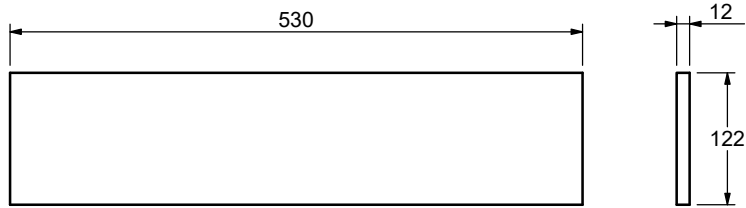

	Designer	AB	Scale	1:5
	Date	2018.10.11	Approved	
Part Description				
38212620 DENALI NIGHSTAND W_2 DRAWERS-Stretcher				
Size		Pages		
358x50x25		10-13		

Handle bolt M4x20mm

Drawer front

Drawer side left & right are symmetric