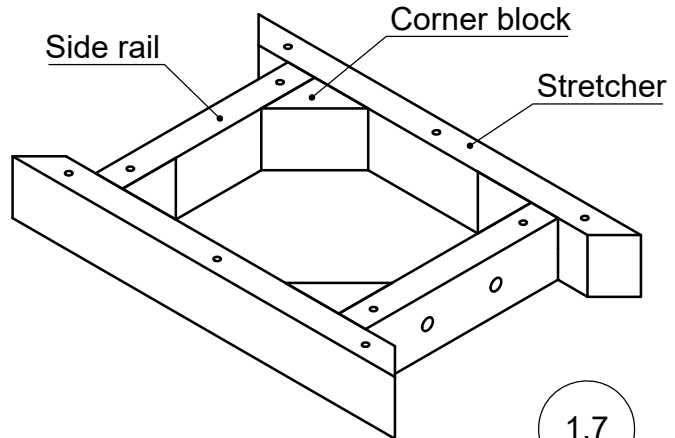

1.7

1.8

IMPORTANT: QUAN TRỌNG
This is the property of UNIQUE FURNITURE and must be handled confidentially !
Đây là tài sản của UNIQUE FURNITURE và phải được sử dụng bảo mật.
Producer is responsible for final drawing checking !
Nhà máy có trách nhiệm hoàn thiện bản vẽ!

	Designer	AB	Scale	1:5
	Date	2018.10.11	Approved	
Part Description 38212620 DENALI NIGHSTAND W_2 DRAWERS-Apron frame				
Size	Pages			
	8-13